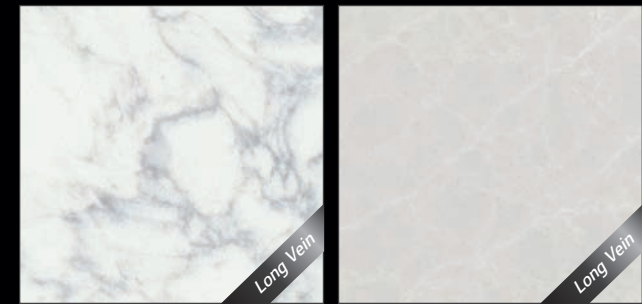

Karis
Jumbo II * P