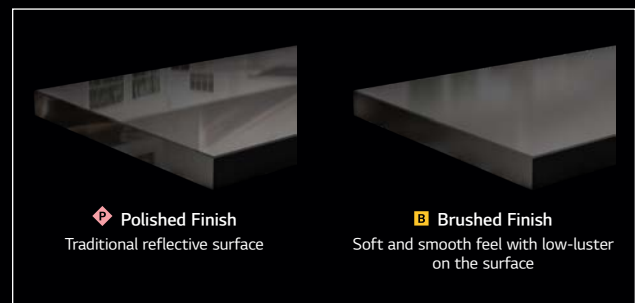

Royal Teak  
Jumbo II

Kilauea  
Jumbo II

Gray Forest  
Jumbo II \*

Soho Gray  
Jumbo I

Thunder Storm  
Jumbo II \*

**P** Polished Finish  
Traditional reflective surface

**B** Brushed Finish  
Soft and smooth feel with low-luster on the surface

NOTE: Width and length dimensions of Lovello™ sinks are exterior measurements. Depth dimensions are interior measurements.

Image: Viatera® Tenor

VIATERA® QUARTZ SURFACE

VIATERA® SLAB DIMENSION & WEIGHT

Jumbo I : 63" x 126"  
2CM Thickness - 564 lbs  
3CM Thickness - 833 lbs