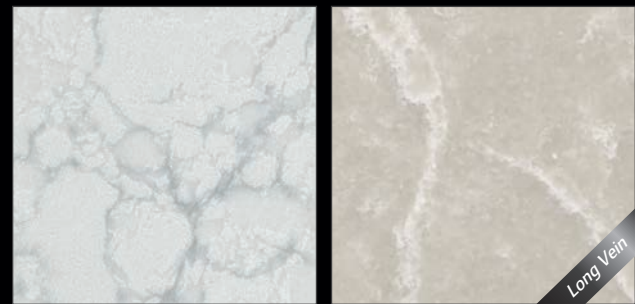

Stella
Jumbo II * P