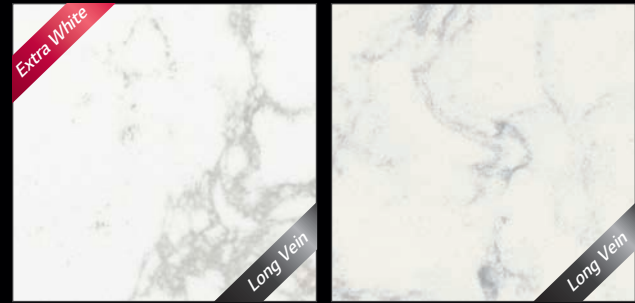

MASTERPIECE collection

Lumina **NEW**
Jumbo II * P